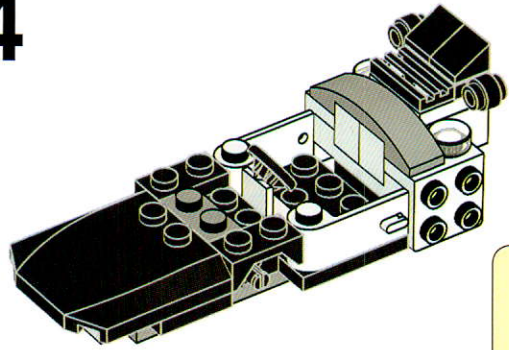

10

11

12

13

14

15

16

17

Visit LEGOclub.com and enter Club code **TRUMOVIE** to rate today's event!

WARNING:
CHOKING HAZARD

Small parts. Not for children under 3 yrs.